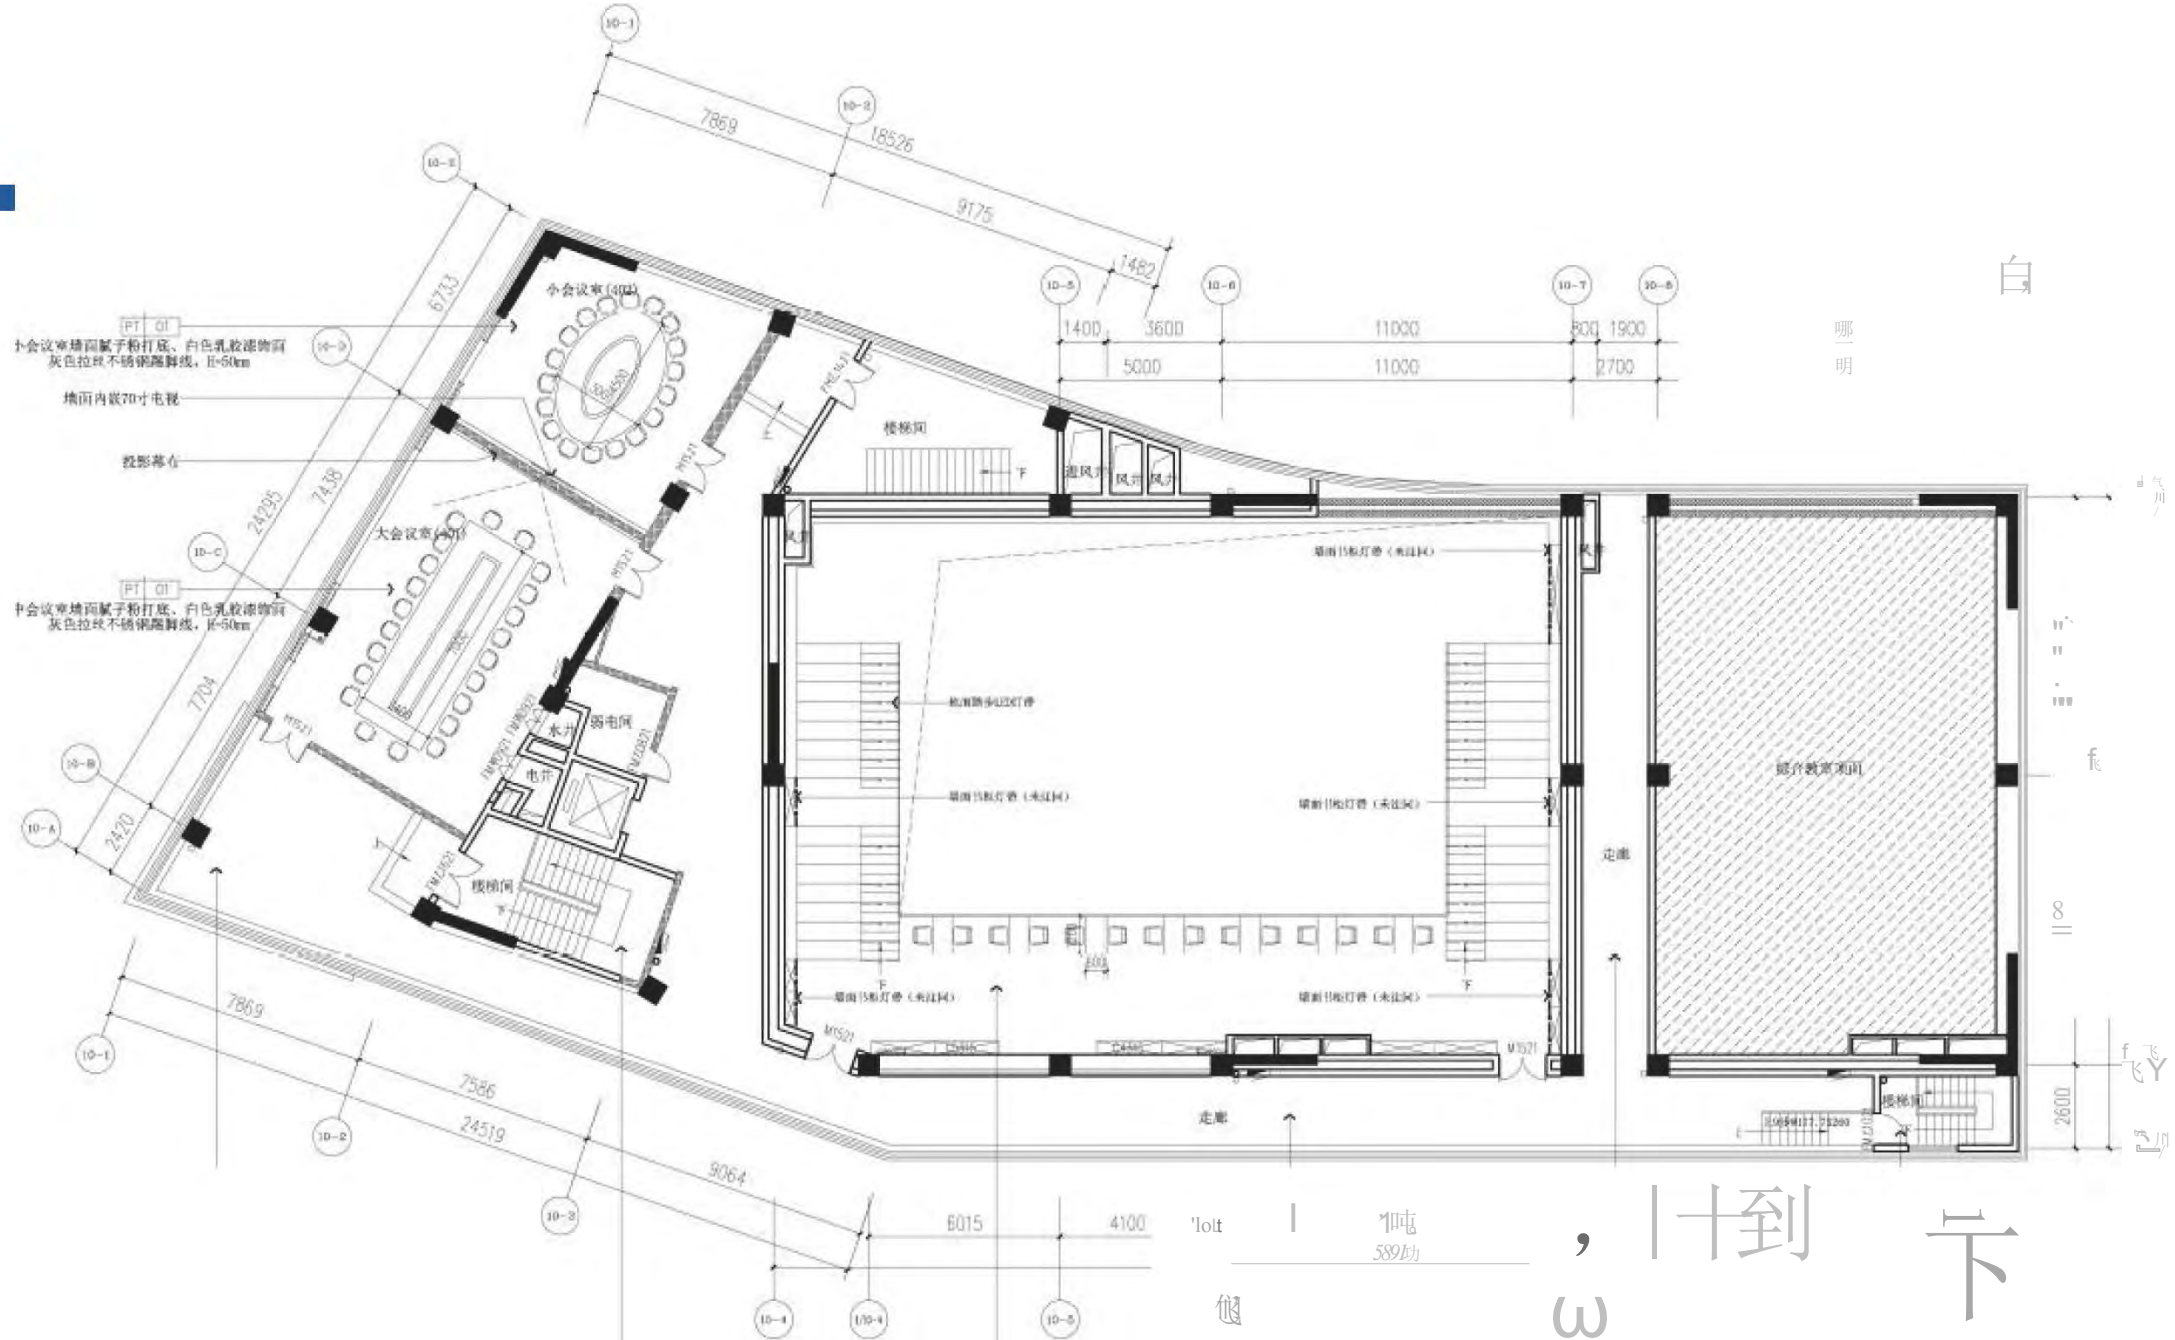

### Symposia

10栋3层或4层 会议室

Conference Room on the 3rd or 4th floor in Building 10.

室内面积180平米  
提供投影、音响、麦克风

180 square meters,  
with projector, audio system and microphones.

小会议室墙面腻子粉打底、白色乳胶漆饰面  
灰色拉丝不锈钢踢脚线, H=60mm