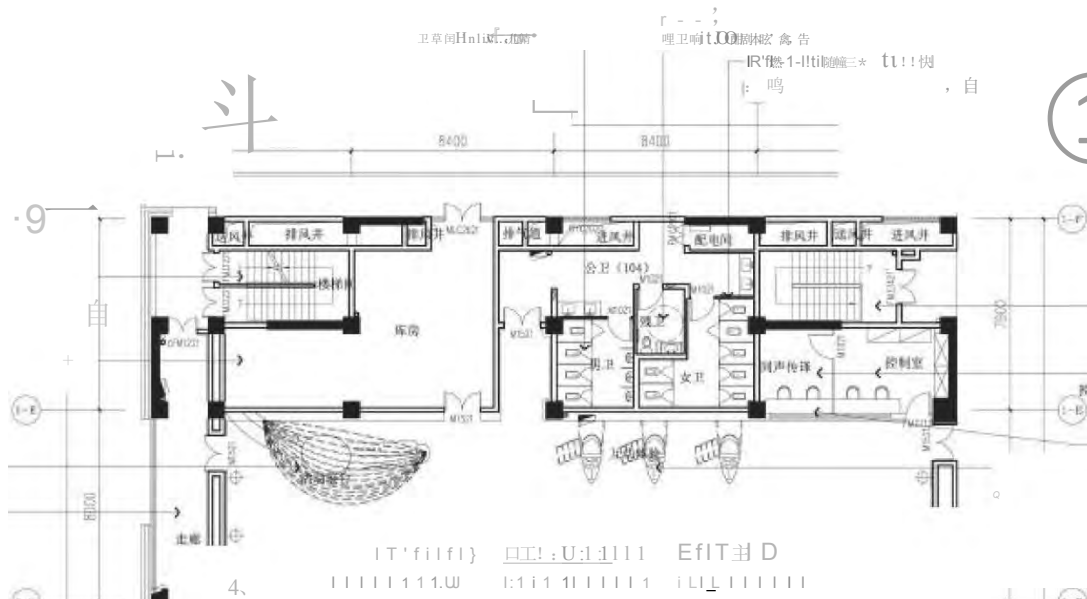

民参用...籍国...m
一段I副国

r; 陶·唱hurū...n色且配*rm
越韵学&自记”非明明“雪露 由制因

·可响曰”4AGiirR. 轴而睡而晴电面

k细输? ”I晋也,n色 - - m
L: L空汗'力"4例li...民 晋d画

白4 民附 風...111

川阿馬、”具“岷d胃 既而“圆嘴中”单

电分+

问值，斗'叫:IU'：刷刷刷日棉

L<屈“.. 也“宋211· Jhlt;t;Ji圖..量
后回可幅门 5MI -

*tfIH伊0在 俗·峰·内也且·，. 似

1 罐 * 色组”协商展：! 也器 回”约国
!L X/
也KII”III日哪响A胶”在时

1

1ii.1 需N轧阳

tI1J申、州队顺：位置
山回凹' 向III·U： 1J 8 椰草帽。

'“屈” 移置”：IIIH 幅M 响国0M"

船”jf 4. 10M' “吸

时 O 總M 前

也可即...
幅且响...
可! 在...的而