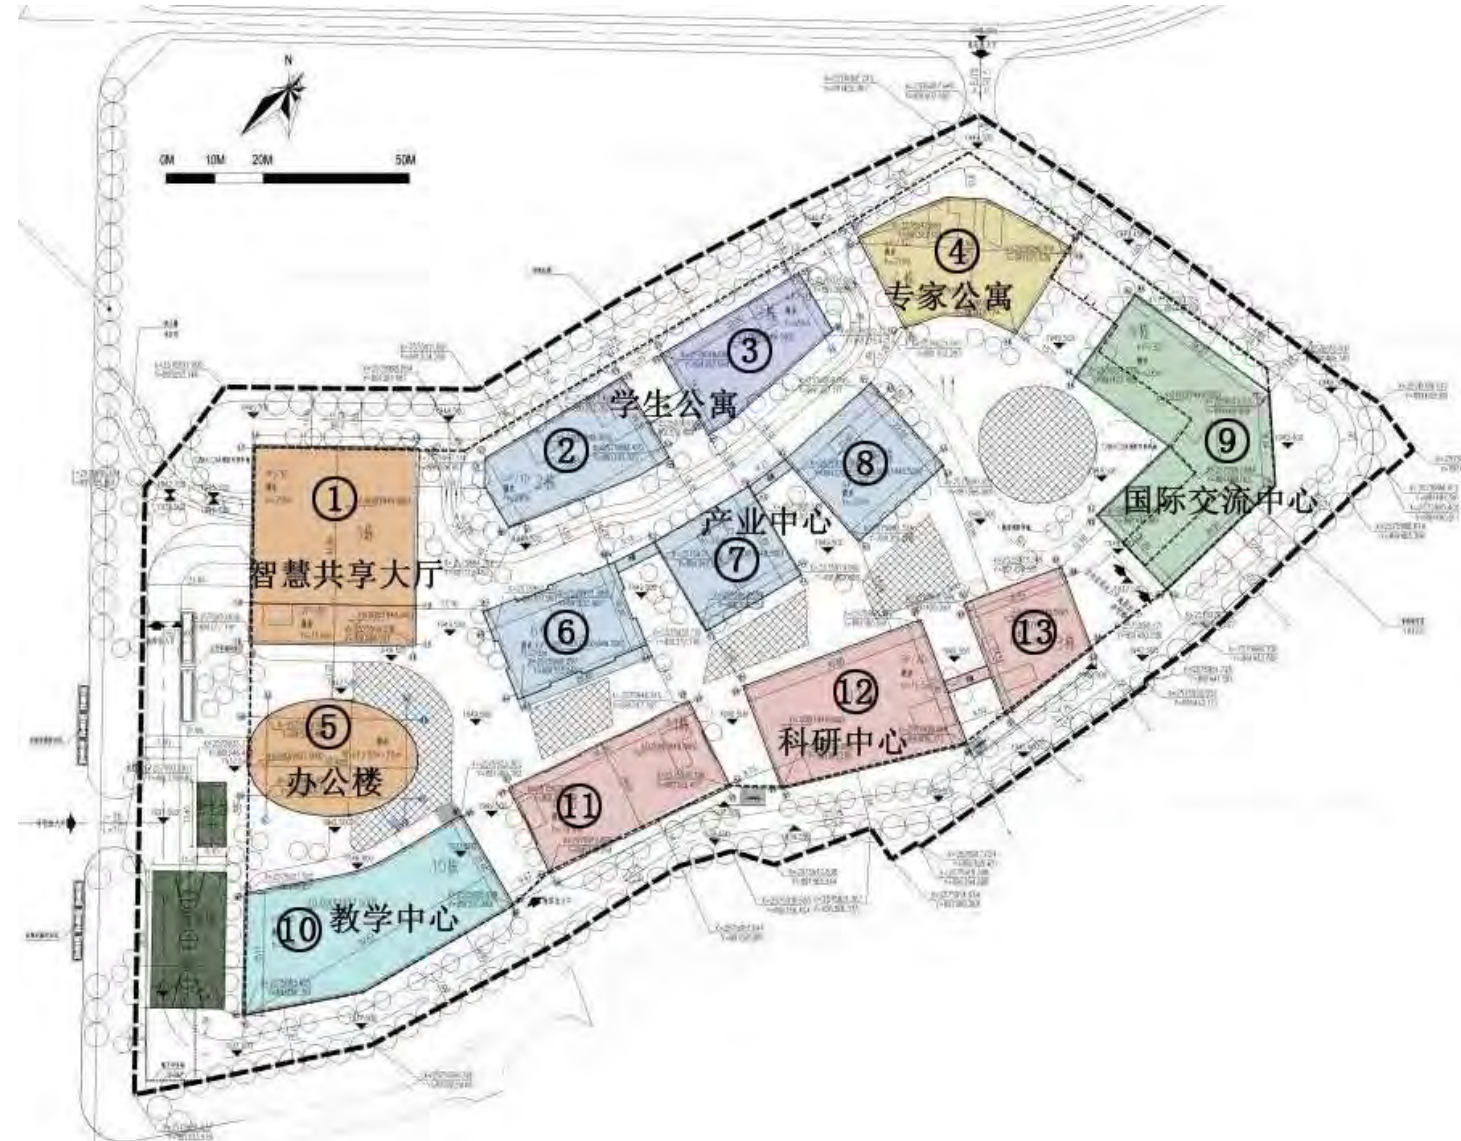

# 研究院基地功能布局

FUNCTIONAL LAYOUT OF YUNNAN INNOVATION INSTITUTE

# 研究院基地建设进展情况

The building progress of Yunnan Innovation Institute

研究院基地选址昆明市世博路8号，原“世博里”项目，2018年开始改造装修，计划2019年8月份竣工交付。

The Institute is located at No. 8 Expo Road, Kunming, which was the base of the ShiBoLi Project. The renovation began in 2018, and is planned to be completed in August 2019.

# 研究院基地功能布局

FUNCTIONAL LAYOUT OF YUNNAN INNOVATION INSTITUTE

研究院基地占地45亩，由13栋单体楼组成。总建筑面积约9万 $m^2$ ，地上建筑面积约3.5万 $m^2$ ，地下建筑面积约5.5万 $m^2$

The Institute covers an area of 45 mu and consists of 13 single buildings. The total floorage is about 90,000 square meters. The ground floor area is about 35,000 square meters and the underground area is about 55,000 square meters.

# 地上

1栋智慧共享大厅

2栋学生公寓

3栋学生公寓

4栋专家公寓

5栋行政中心

6栋产业中心

7栋产业中心